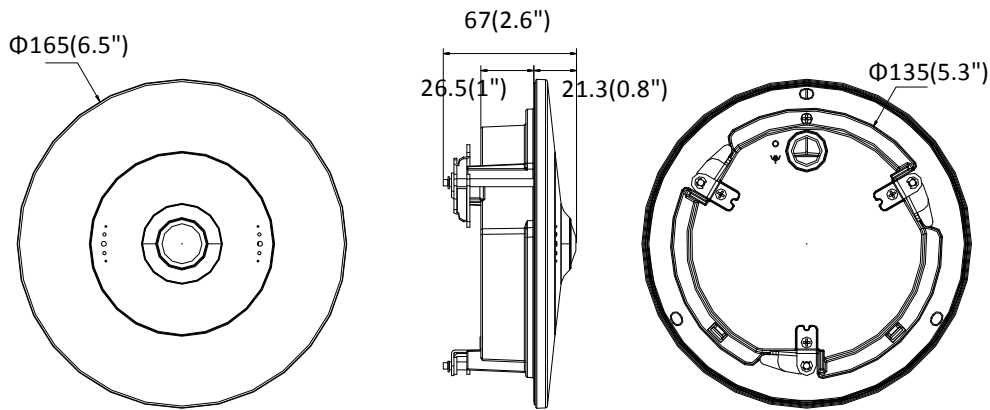

Dimensions

Unit: mm(inch)

Distributed by