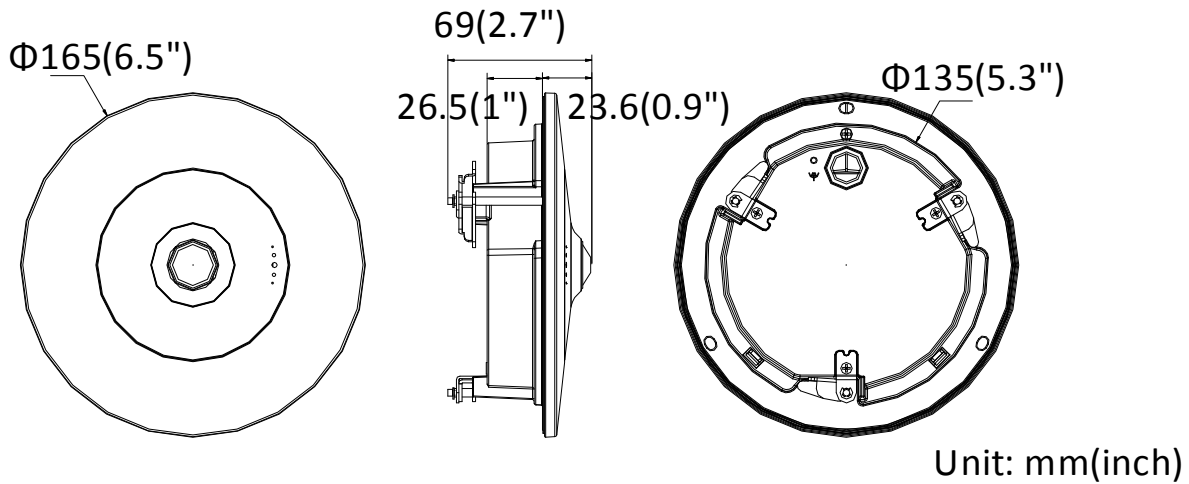

Dimensions