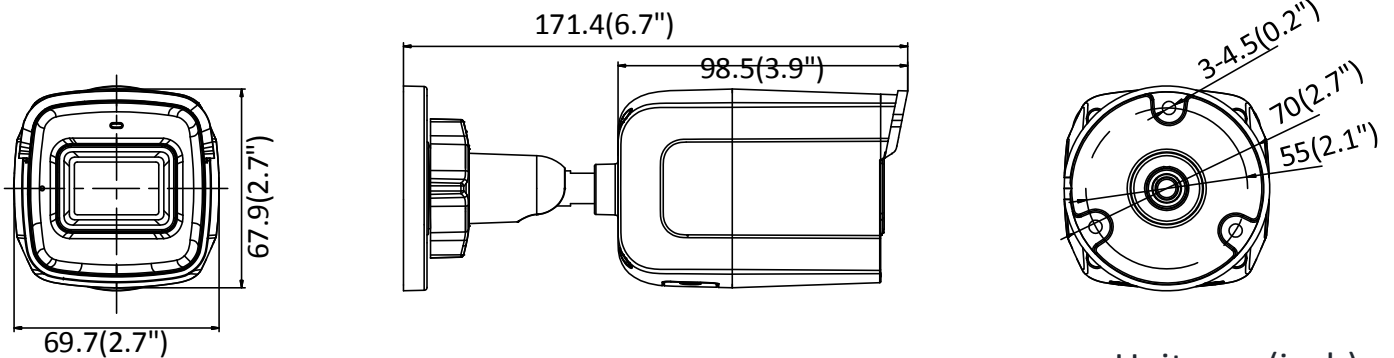

Dimensions

Unit: mm(inch)

Accessory

Distributed by