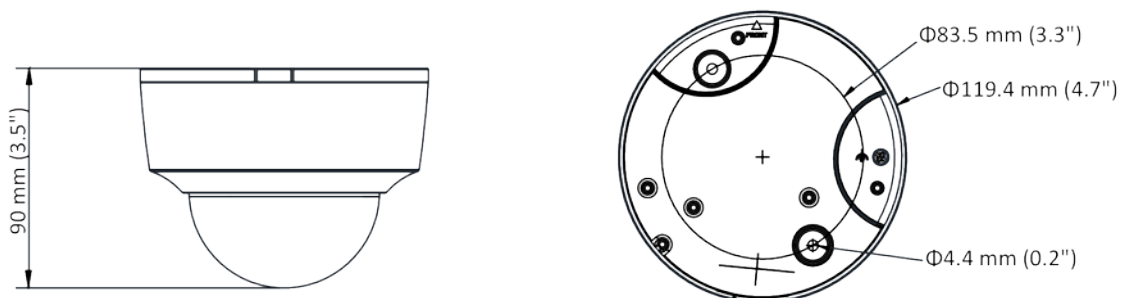

* Listed resolutions are only selectable options. It does not mean that all streams can work at their maximum resolution at the same time.

Available Model

DS-2CD2185G0-IMS (2.8/4/6 mm)

Dimension