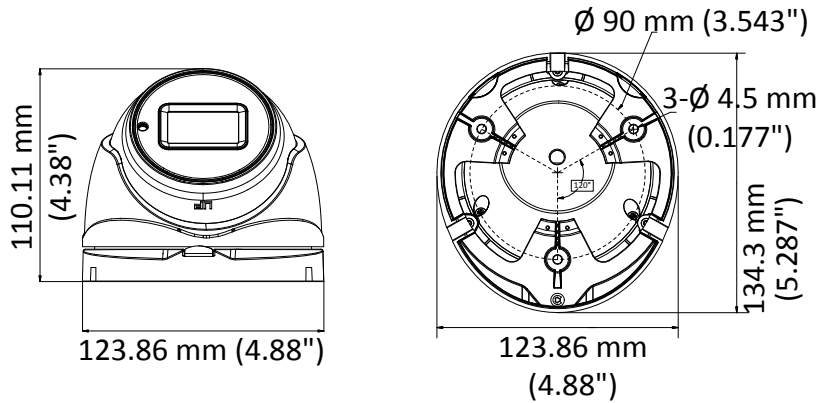

Order Models

DS-2CE79U8T-IT3Z

Dimension