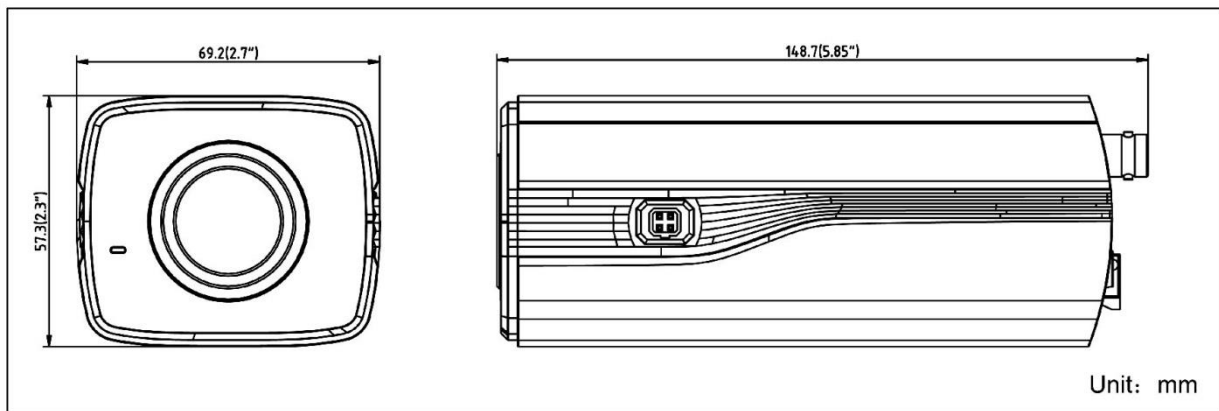

## Specifications

<b>Camera</b>	
Image Sensor	2MP CMOS Image Sensor
Signal System	PAL/NTSC
Effective Pixels	1944(H)*1092(V)
Min. illumination	0.01 Lux @ (F1.2,AGC ON),0 Lux with IR; 0.014 Lux @ (F1.4,AGC ON),0 Lux with IR
Shutter Time	1/25(1/30)s to 1/50,000s
Lens Mount	C/CS mount
Auto-iris	DC drive
Day & Night	ICR
Synchronization	Internal synchronization
WDR	120dB
Video Frame Rate	1080p@25fps/1080p@30fps
HD Video Output	1 Analog HD output
CVBS Output	1Vp-p Composite Output(75Ω/BNC)
Alarm	-A: 1 Alarm input; 1 Alarm output
S/N Ratio	>62dB
<b>Menu</b>	
Scene	Indoor, Outdoor, Indoor1, LOW-LIGHT
Camera ID	On/off (15 characters, position programmable)
AGC	Support
D/N Mode	Color/BW/EXT
White Balance	ATW, AWC-SET, Indoor, Outdoor, Manual
Privacy Mask	On/Off, maximum 8 zones
Motion Detection	On/Off, maximum 4 zones
BLC	Support
Anti-flicker	On/Off
Language	English, Japanese, CHN1, CHN2, Korean, German, French, Italian, Spanish, Polish, Russian, Portuguese, Dutch, Turkish, Hebrew and Arabic
Functions	HSBLC, Digital noise reduction, Digital zoom(62x), Slow shutter, Mirror, Defog, Defect pixel correction, SMART D-ZOOM
<b>General</b>	
Operating Conditions	-30 °C – 60 °C (-22 °F – 140 °F), Humidity 90% or less (non-condensing)
Power Supply	12 VDC ± 15%, -A: 24V ± 15% AC, 12V ± 15% DC
Power Consumption	Max. 4W, -A: Max. 6W
Communication	Up the coax, Protocol: HIKVISION-C(TVI output)
Dimensions	69.2×57.3×148.7mm(2.7" × 2.3" × 5.85")
Weight	520 g

## Dimensions