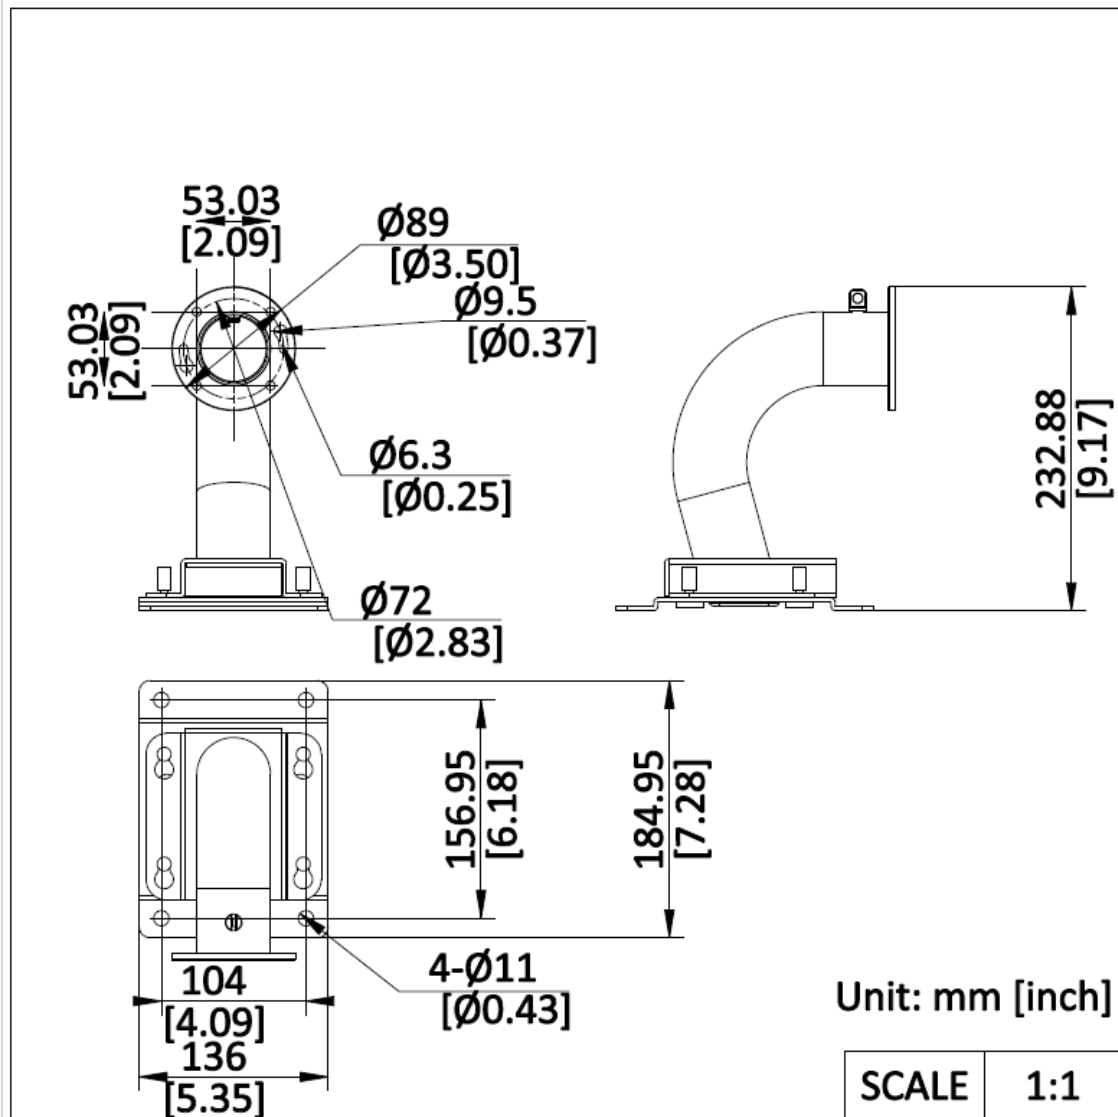

DS-4602ZJ-GSAC
Wall mount

- Wall mount bracket

▪ Specification

Parameters	
Weight	Approx. 2286 g (5.04 lb.)
Appearance	Silver moon gray
Material	Stainless steel
Dimension	200 mm × 136 mm × 233 mm (7.87" × 5.35" × 9.17")

▪ Dimension

▪ Accessory

DS-2DT8C442MXG-ELWT DS-2DT8C842MXG-ELWT

See Far, Go Further

www.hikvision.com
support@hikvision.com