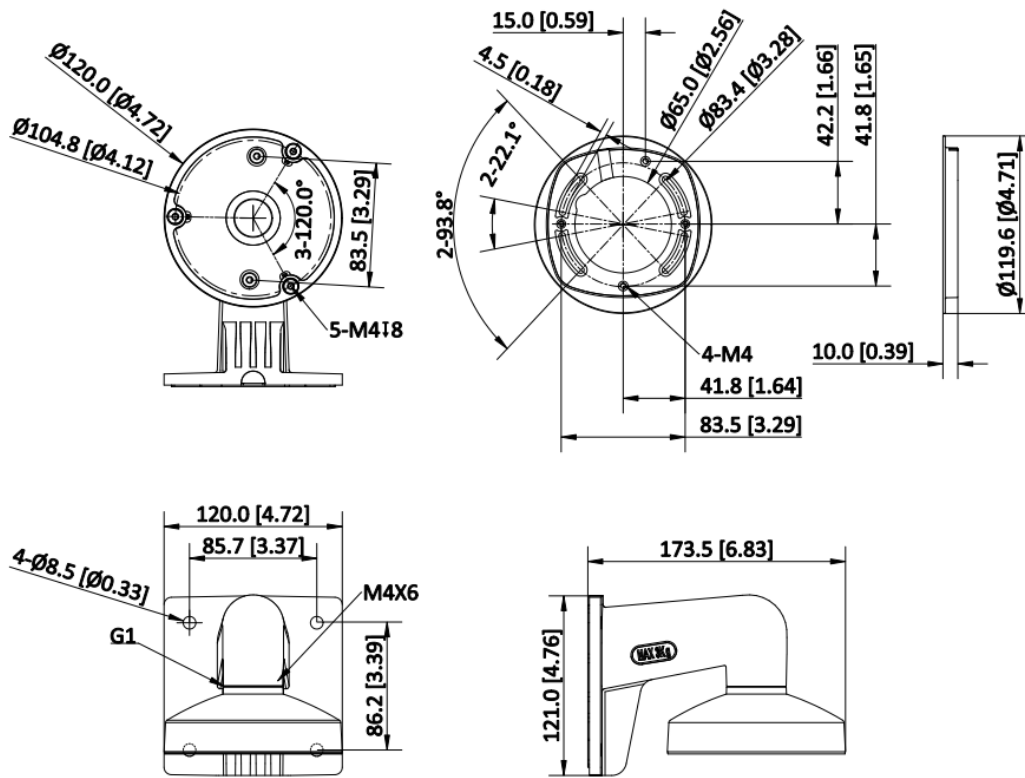

DS-1272ZJ-120-Y(Black)

Wall mount

Key Feature

- Wall Mount Bracket for Dome Camera
- With adaptor plate
- Aluminum alloy
- Hikvision Black

Specification

Model	DS-1272ZJ-120-Y(Black)
Weight	Approx. 850 g (1.87 lb.)
Appearance	Hikvision Black
Material	Metal
Dimension	120 mm × 121 mm × 173.5 mm (4.72" × 4.76" × 6.83")
Max. Load Capacity	Approx. 3 kg (6.61 lb.)

Available Model

DS-1272ZJ-120-Y(Black)

Dimension

Unit: mm [inch]