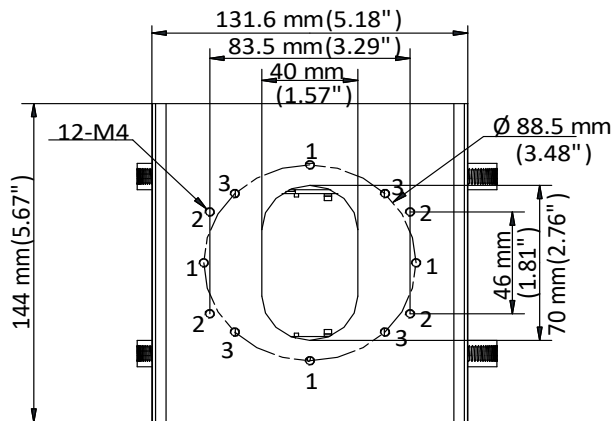

### Features

- Stainless steel with surface spray treatment
- Stainless steel ensures the reliable structure
- Adjustable diameter from 67 mm to 127 mm (2.64" to 5")

### Dimension

### Parameter

Model	DS-1275ZJ-S-SUS (Black)
Parameters	Vertical Pole Mount
Appearance	Hikvision Black
Material	Stainless Steel
Dimension	144 mm × 131.6 mm × 44.3 mm (5.67" × 5.18" × 1.74")
Weight	760 g (1.68 lb.)

### Notes

- Waterproof rubber is necessary for outdoor application.
- The pole must be capable of supporting at least 3 times as much as the total weight of the camera and the mount.
- The maximum load capacity of the mount is 10 kg (22 lb.).