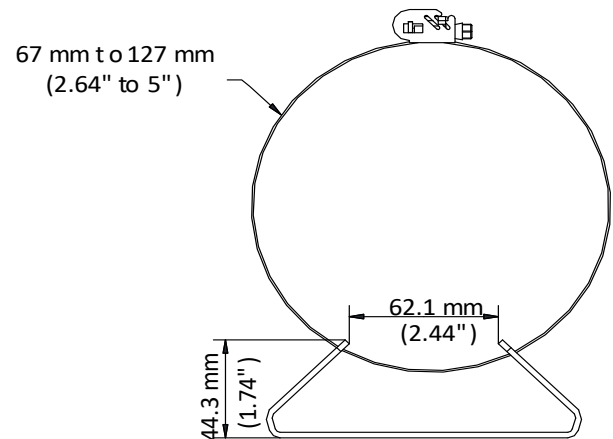

### Features

- Stainless steel with surface spray treatment
- Stainless steel ensures the reliable structure
- Adjustable diameter from 67 mm to 127 mm (2.64" to 5")

### Dimension

### Parameter

Model	DS-1275ZJ-S-SUS (Black)
Parameters	Vertical Pole Mount
Appearance	Hikvision Black
Material	Stainless Steel
Dimension	144 mm × 131.6 mm × 44.3 mm (5.67" × 5.18" × 1.74")
Weight	760 g (1.68 lb.)

### Notes

- Waterproof rubber is necessary for outdoor application.
- The pole must be capable of supporting at least 3 times as much as the total weight of the camera and the mount.
- The maximum load capacity of the mount is 10 kg (22 lb.).