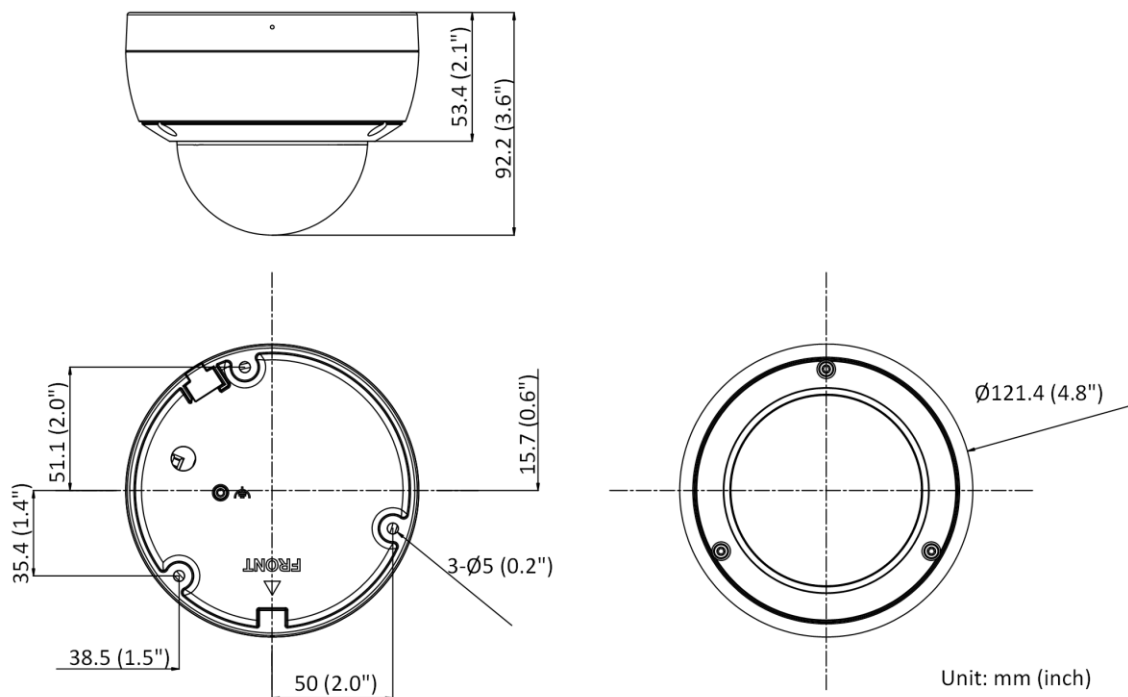

Safety	UL (UL 60950-1); CB (IEC 60950-1:2005 + Am 1:2009 + Am 2:2013, IEC 62368-1:2014); CE-LVD (EN 60950-1:2006+A2:2013, IEC 62368-1:2014+A11:2017); BIS (IS 13252(Part 1):2010+A1:2013+A2:2015); LOA (SANS IEC60950-1)
Environment	CE-RoHS (2011/65/EU); WEEE (2012/19/EU); Reach (Regulation (EC) No 1907/2006)
Protection	IP67 (IEC 60529-2013), IK10 (IEC 62262:2002)

▪ Available Model

DS-2CD3186G2-IS (2.8/4/6 mm)

DS-2CD3186G2-ISU (2.8/4/6 mm)

▪ Dimension