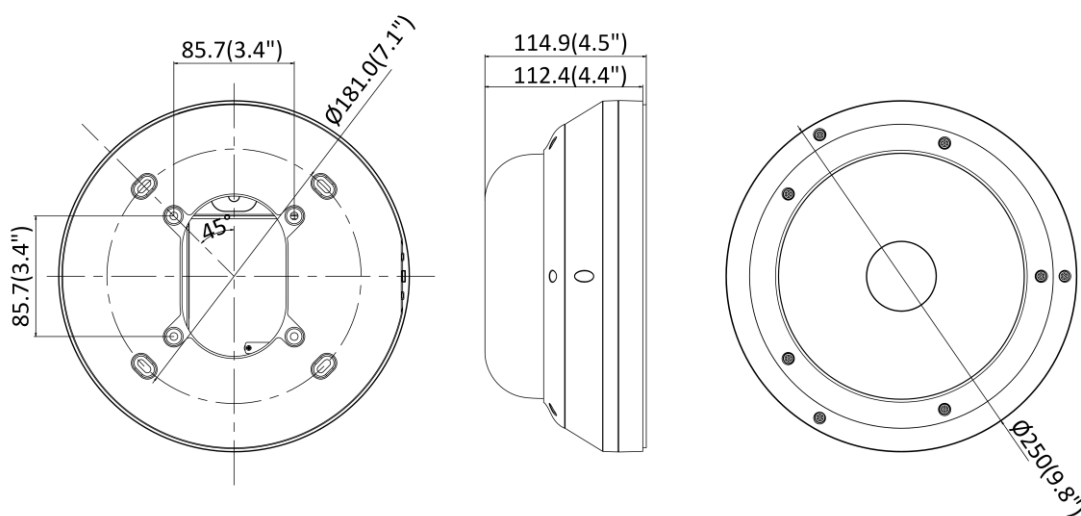

General	
Firmware Version	V5.5.32
Web Client Language	32 languages English, Russian, Estonian, Bulgarian, Hungarian, Greek, German, Italian, Czech, Slovak, French, Polish, Dutch, Portuguese, Spanish, Romanian, Danish, Swedish, Norwegian, Finnish, Croatian, Slovenian, Serbian, Turkish, Korean, Traditional Chinese, Thai, Vietnamese, Japanese, Latvian, Lithuanian, Portuguese (Brazil)
General Function	Anti-flicker, 3 streams, heartbeat, mirror, privacy masks
Reset	Reset via reset button on camera body, web browser and client software
Startup and Operating Conditions	-30 °C to 60 °C (-22 °F to 140 °F), humidity 95% or less (non-condensing)
Storage Conditions	-30 °C to 60 °C (-22 °F to 140 °F), humidity 95% or less (non-condensing)
Power Supply	12 VDC ± 20%, reverse polarity protection; three-core terminal block 24 VAC ± 20%; PoE (802.3at, class 4)
Power Consumption and Current	12 VDC, 1.8 A, 22 W 24 VAC, 1.4 A, 22 W PoE (802.3at, 42.5 to 57 VDC), 0.44 to 0.33 A, 19 W, class 4
Material	Bubble & IR cover: plastic, camera: metal
Dimensions	Camera: Ø250 × 114.9 mm (9.8" × 4.5") With package: 336 × 261 × 293 mm (13.2" × 10.3" × 11.5")
Weight	Camera: 2.2 kg (4.9 lb.) With package: 3.9 kg (8.6 lb.)

*The VCA function can be enabled for any channel separately, or for both Camera 01 and Camera 03, or Camera 02 and Camera 04.

▪ Available Model

DS-2CD6D54G1-IZS(2.8 to 8 mm)

DS-2CD6D54G1-IZ(2.8 to 8 mm)

▪ Dimension

Unit: mm(inch)