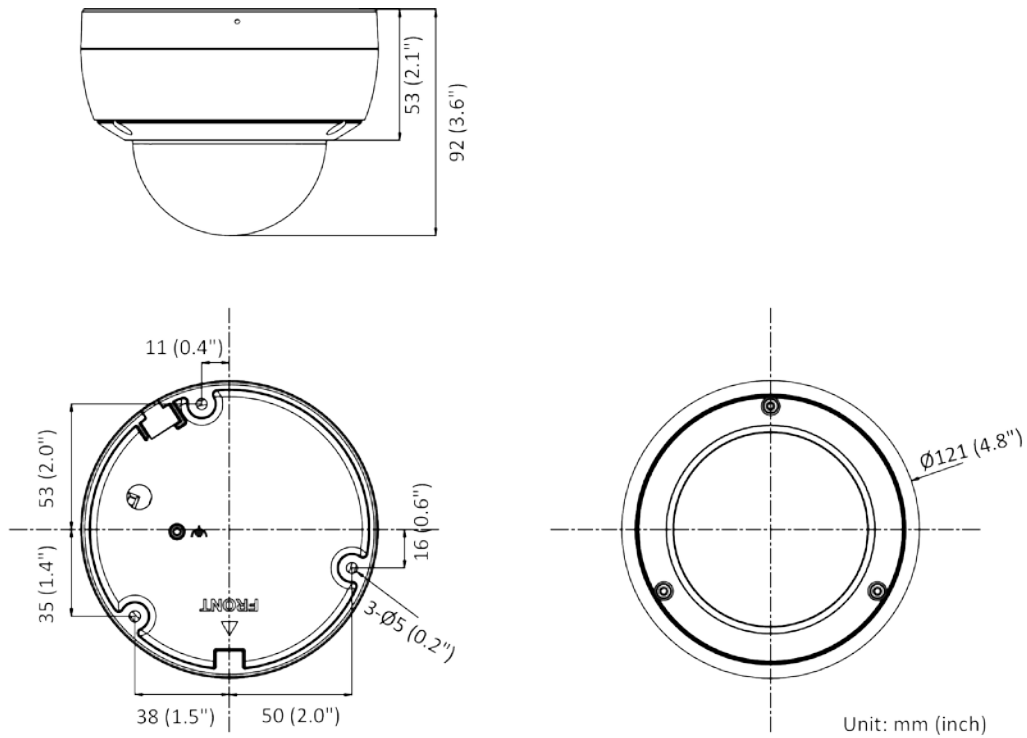

▪ Dimension

▪ Accessory

DS-1276ZJ-SUS
Corner Mount