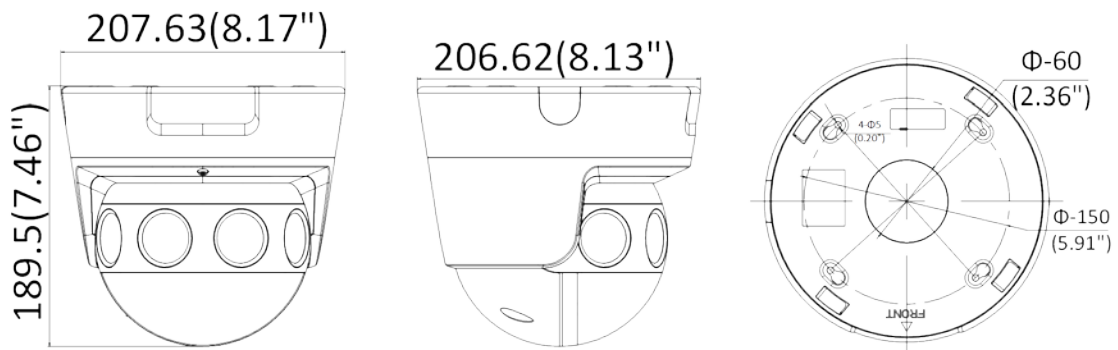

Approval	
EMC	47 CFR Part 15, Subpart B; EN 55032: 2015, EN 61000-3-2: 2014, EN 61000-3-3: 2013, EN 50130-4: 2011 +A1: 2014; AS/NZS CISPR 32: 2015; ICES-003: Issue 6, 2016; KN 32: 2015, KN 35: 2015
Safety	UL 60950-1, IEC 60950-1:2005 + Am 1:2009 + Am 2:2013, EN 60950-1:2005 + Am 1:2009 + Am 2:2013, IS 13252(Part 1):2010+A1:2013+A2:2015
Environment	2011/65/EU, 2012/19/EU, Regulation (EC) No 1907/2006
Protection	Ingress protection: IK10 (IEC 62262:2002), IP67 (IEC 60529-2013)

Available Model

DS-2CD6944G0-IHS (2.8 mm), DS-2CD6944G0-IHS/NFC (2.8 mm), DS-2CD6944G0-IHS (6 mm), DS-2CD6944G0-IHS/NFC (6 mm)

Dimension

Unit: mm

Accessory

Cap (Included)