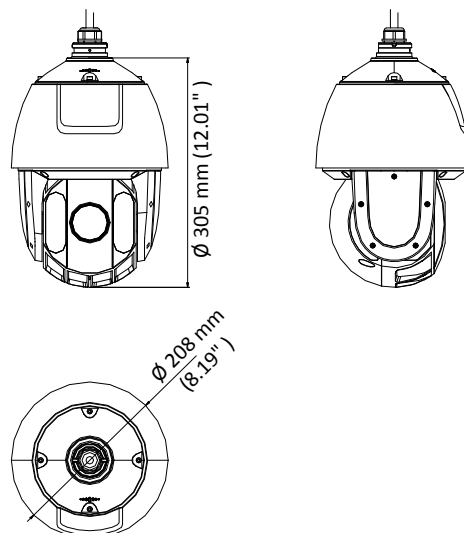

Park Action	Preset/Patrol/Pattern/Pan Scan/Tilt Scan/Panorama Scan/Day Mode/Night Mode/None
PTZ Position Display	ON/OFF
Preset Freezing	Yes
Scheduled Task	Preset/Patrol/Pattern/Pan Scan/Tilt Scan/Panorama Scan/Day Mode/Night Mode/Zero Calibration/None
Infrared	
IR Distance	Up to 150 m
IR Intensity	Automatically adjusted depending on the zoom ratio
Input/Output	
Video Output	Switchable TVI/AHD/CVI/CVBS video output, (NTSC or PAL composite, BNC)
Alarm	2 alarm inputs, 1 alarm output
RS-485 Interface	Half-duplex mode Self-adaptive HIKVISION, Pelco-P, Pelco-D protocol
UTC function	UTC protocol (or HIKVISION-C protocol in previous DVR)
General	
Menu Language	English
Power	24 VAC Max.30 W (IR:10 W)
Working Temperature	-30° C to 65° C (-22° F to 149° F)
Working Humidity	90% or less
Protection Level	IP66 standard (outdoor dome) TVS 4,000 V lightning protection, surge protection and voltage transient protection
Mounting	Various mounting modes optional
Dimension	∅ 208 mm × 305 mm (∅ 8.19" ×12.01")
Weight (approx.)	3.3 kg (7.28 lb.)

Order Model

DS-2AE5225TI-A(E)

Dimension