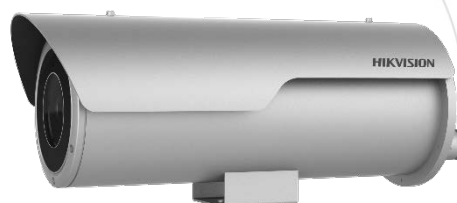

DS-2CD6652B-IZHS(2.8 – 12 mm) 5 MP Anti-Corrosion Bullet Camera

smart IPC

- 1/1.8" Progressive Scan CMOS
- 2592 × 1944@60fps
- Motorized zooming and auto focus
- H.265, H.265+, H.264, H.264+
- Digital WDR
- 6 behavior analyses, 3 exception detections, and face detection
- IR range: up to 80 m for 2.8 – 12mm lens
- 316L stainless steel housing
- Anti-corrosion standard: C5-M, NEMA 4X
- IP67

System

- Support ONVIF (profile S/profile G), ISAPI protocol
- Support three video streams, and support 20 channels live view at the same time
- Lightning protection, surge protection, voltage transient protection, anti-static protection