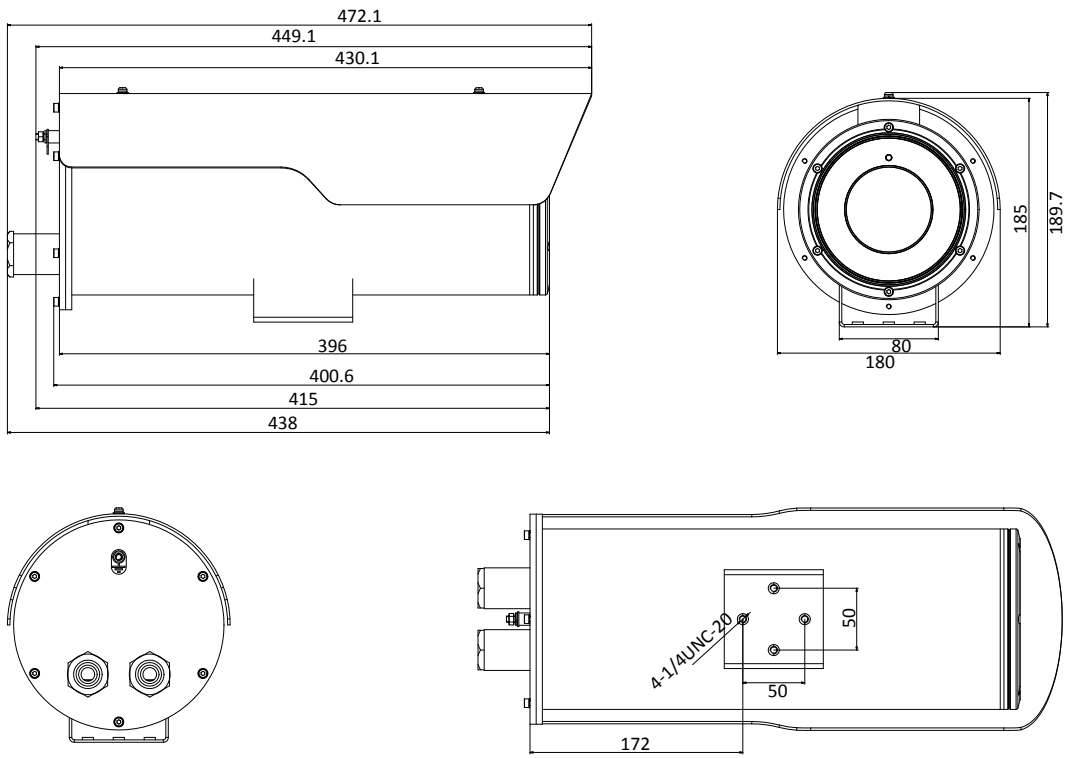

Unit: mm

Accessories