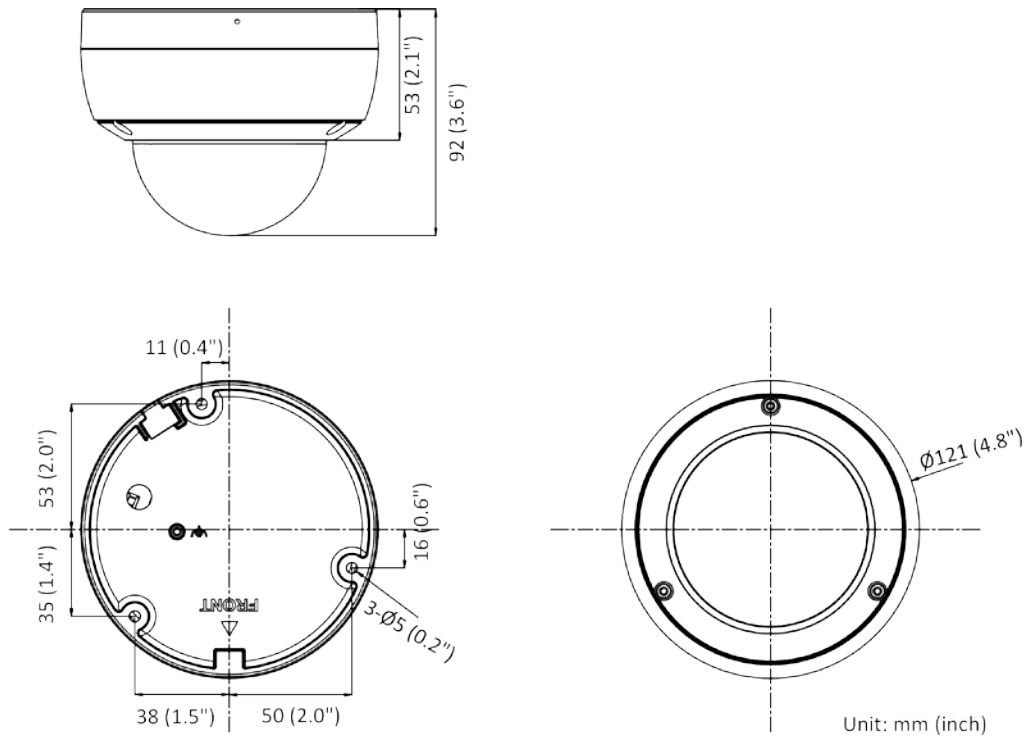

▪ **Dimension**

▪ **Accessory**

DS-1276ZJ-SUS
Corner Mount