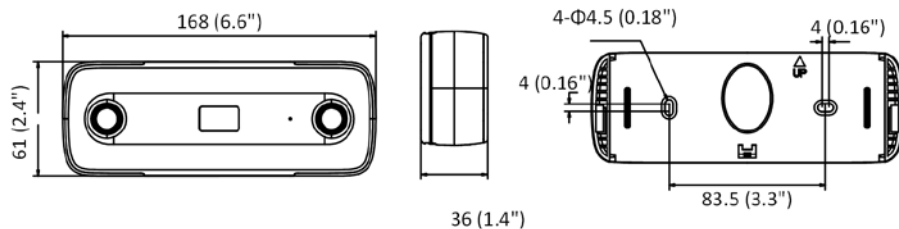

Power Consumption	12 VDC, 0.66 A, max. 8 W, PoE (802.3 af, 36 to 57 VDC), 0.23 A to 0.14 A, max. 8.3 W
Material	Front cover: plastic, camera body: metal
Dimensions	With -V: 168 mm × 61 mm × 41 mm (6.6" × 2.4" × 1.6" ) Without -V: 168 mm × 61 mm × 36 mm (6.6" × 2.4" × 1.4") With Package: 235 mm × 120 mm × 125 mm (9.2" × 4.7" × 4.9")
Weight	Camera: Approx. 435 g (1 lb.) With package: 725 g (1.6 lb)
<b>Approval</b>	
EMC	47 CFR Part 15, Subpart B; EN 55032: 2015, EN 61000-3-2: 2014, EN 61000-3-3: 2013, EN 50130-4: 2011 +A1: 2014; AS/NZS CISPR 32: 2015; ICES-003: Issue 6, 2016; KN 32: 2015, KN 35: 2015
Safety	UL 60950-1, IEC 60950-1:2005 + Am 1:2009 + Am 2:2013, EN 60950-1:2005 + Am 1:2009 + Am 2:2013, IS 13252(Part 1):2010+A1:2013+A2:2015
Environment	2011/65/EU, 2012/19/EU, Regulation (EC) No 1907/2006
Protection	With -V model: IP67 (IEC 60529-2013)

## Dimension

Without -V Model:

With -V Model: