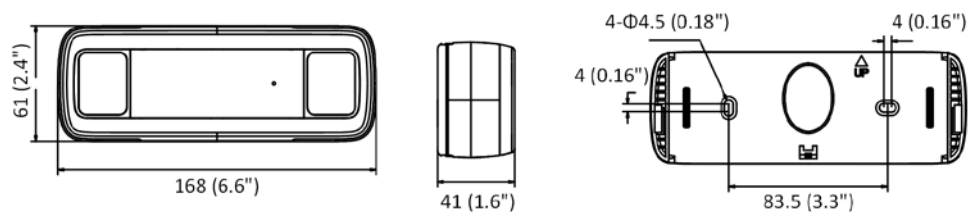

Power Consumption	12 VDC, 0.66 A, max. 8 W, PoE (802.3 af, 36 to 57 VDC), 0.23 A to 0.14 A, max. 8.3 W
Material	Front cover: plastic, camera body: metal
Dimensions	With -V: 168 mm × 61 mm × 41 mm (6.6" × 2.4" × 1.6" ) Without -V: 168 mm × 61 mm × 36 mm (6.6" × 2.4" × 1.4") With Package: 235 mm × 120 mm × 125 mm (9.2" × 4.7" × 4.9")
Weight	Camera: Approx. 435 g (1 lb.) With package: 725 g (1.6 lb)
<b>Approval</b>	
EMC	47 CFR Part 15, Subpart B; EN 55032: 2015, EN 61000-3-2: 2014, EN 61000-3-3: 2013, EN 50130-4: 2011 +A1: 2014; AS/NZS CISPR 32: 2015; ICES-003: Issue 6, 2016; KN 32: 2015, KN 35: 2015
Safety	UL 60950-1, IEC 60950-1:2005 + Am 1:2009 + Am 2:2013, EN 60950-1:2005 + Am 1:2009 + Am 2:2013, IS 13252(Part 1):2010+A1:2013+A2:2015
Environment	2011/65/EU, 2012/19/EU, Regulation (EC) No 1907/2006
Protection	With -V model: IP67 (IEC 60529-2013)

## Available Model

DS-2CD6825G0/C-I (2 mm), DS-2CD6825G0/C-IS (2 mm), DS-2CD6825G0/C-IV (2 mm), DS-2CD6825G0/C-IVS (2 mm)

## Dimension

Without -V Model:

With -V Model: