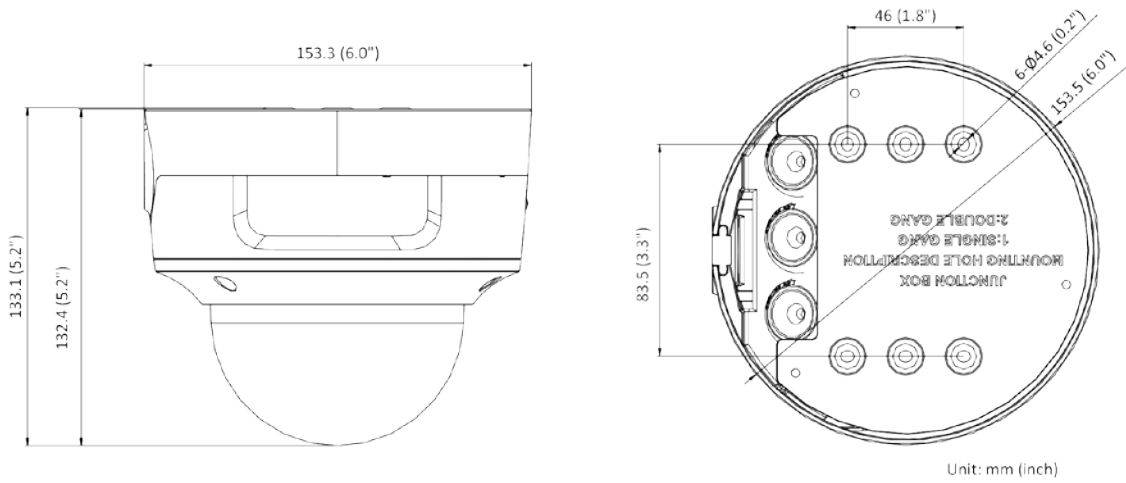

Power Supply	12 VDC \pm 25%, reverse polarity protection PoE: 802.3af, class 3
Power Consumption and Current	12 VDC, 0.9 A, max. 10.8 W PoE: (802.3af, 36 V to 57 V), 0.36 A to 0.23 A, max. 12.9 W
Power Interface	Two-core terminal block
Material	Metal
Camera Dimension	\varnothing 153.5 \times 133.1 mm (6.0" \times 5.2")
Package Dimension	244 \times 174 \times 173 mm (9.6" \times 6.9" \times 6.8")
Camera Weight	830 g (1.8 lb.)
With Package Weight	1709 g (3.8 lb.)
Linkage Method	Upload to NAS/memory card, notify surveillance center, trigger record, trigger capture, strobe light, audible warning *Note: External device is required.
Web Client Language	32 languages English, Russian, Estonian, Bulgarian, Hungarian, Greek, German, Italian, Czech, Slovak, French, Polish, Dutch, Portuguese, Spanish, Romanian, Danish, Swedish, Norwegian, Finnish, Croatian, Slovenian, Serbian, Turkish, Korean, Traditional Chinese, Thai, Vietnamese, Japanese, Latvian, Lithuanian, Portuguese (Brazil)
General Function	Anti- flicker, heartbeat, mirror, privacy masks, flash log, password reset via e-mail, pixel counter
Software Reset	Yes
Approval	
EMC	FCC (47 CFR Part 15, Subpart B); CE-EMC (EN 55032: 2015, EN 61000-3-2: 2014, EN 61000-3-3: 2013, EN 50130-4: 2011 +A1: 2014); RCM (AS/NZS CISPR 32: 2015); IC (ICES-003: Issue 6, 2016); KC (KN 32: 2015, KN 35: 2015)
Safety	UL (UL 60950-1); CB (IEC 60950-1:2005 + Am 1:2009 + Am 2:2013); CE-LVD (EN 60950-1:2005 + Am 1:2009 + Am 2:2013); BIS (IS 13252(Part 1):2010+A1:2013+A2:2015); LOA (IEC/EN 60950-1)
Environment	CE-ROHS (2011/65/EU); WEEE (2012/19/EU); REACH (Regulation (EC) No 1907/2006)
Protection	Ingression protection: IP66 (IEC 60529-2013), IK10 (IEC 62262:2002)

▪ Available Model

DS-2CD2726G2-IZS(2.8 to 12 mm)

▪ **Dimension**

▪ **Accessory**

DS-1473ZJ-155
Wall Mount

DS-1476ZJ-SUS
Corner Mount

DS-1471ZJ-155
Pendent Mount

DS-1475ZJ-SUS
Vertical Pole Mount