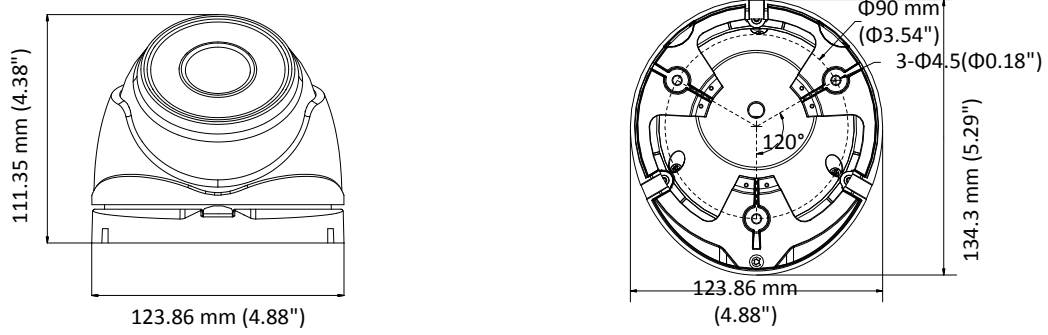

Order Model

DS-2CE56D8T-IT3ZE

Dimension