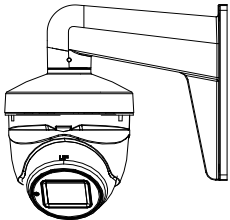

## Specification

<b>Camera</b>	
Image Sensor	8.29 megapixel progressive scan CMOS
Frame Rate	TVI: 8MP@12.5fps, 8MP@15fps, 5MP@20fps, 4MP@25fps, 4MP@30fps, 2MP@25fps, 2MP@30fps CVI: 8MP@12.5fps, 8MP@15fps AHD: 8MP@12.5fps, 8MP@15fps CVBS: 960H P/N
Resolution	3840 (H) × 2160 (V)
Min. Illumination	Color: 0.003 Lux@(F1.2, AGC ON), 0 Lux with IR
Shutter Time	PAL: 1/12.5s to 1/50,000 s NTSC: 1/15 s to 1/50,000 s
Lens	2.7 mm to 13.5 mm motorized varifocal lens
Horizontal Field of View	108.1° to 45.6°
Lens Mount	Φ 14
Day & Night	IR cut filter
Angle Adjustment	Pan: 0° to 360°; Tilt: 0° to 75°; Rotate: 0° to 360°
Synchronization	Internal synchronization
WDR (Wide Dynamic Range)	≥ 130 dB
<b>Menu</b>	
AGC	Yes
D/N Mode	Auto/Color/BW (Black and White)
White Balance	Auto/Manual
BLC	Yes
WDR	Yes
Functions	Brightness, Sharpness, 3D DNR, Mirror, Smart IR
<b>Interface</b>	
Video Output	1 HD analog output
Switch Button	TVI/AHD/CVI/CVBS
<b>General</b>	
Operating Conditions	-40 °C to 60 °C (-40 °F to 140 °F), humidity: 90% or less (non-condensation)
Power Supply	9 VDC to 15 VDC <i>*You are recommended to use one power adapter to supply the power for one camera.</i>
Power Consumption	Max. 8.6 W
Protection Level	IP67
Material	Metal
IR Range	Up to 60 m
Communication	Up the coax, Protocol: HIKVISION-C (TVI output)
Dimensions	134.3 mm × 123.86 mm × 110.24 mm (5.29" × 4.88" × 4.34")
Weight	Approx. 580 g (1.28 lb.)

**Order Model**

DS-2CE79U7T-IT3ZF

**Dimension**

**Accessory**

**DS-1273ZJ-130-TRL**  
Wall Mount

**DS-1275ZJ-SUS**  
Vertical Pole Mount

**DS-1276ZJ-SUS**  
Corner Mount

**DS-1280ZJ-M**  
Junction Box

**DS-1281ZJ-M**  
Inclined Ceiling Mount

Distributed by

**HIKVISION®**

**Headquarters**

No.555 Qianmo Road, Binjiang District,  
Hangzhou 310051, China  
T +86-571-8807-5998  
overseasbusiness@hikvision.com