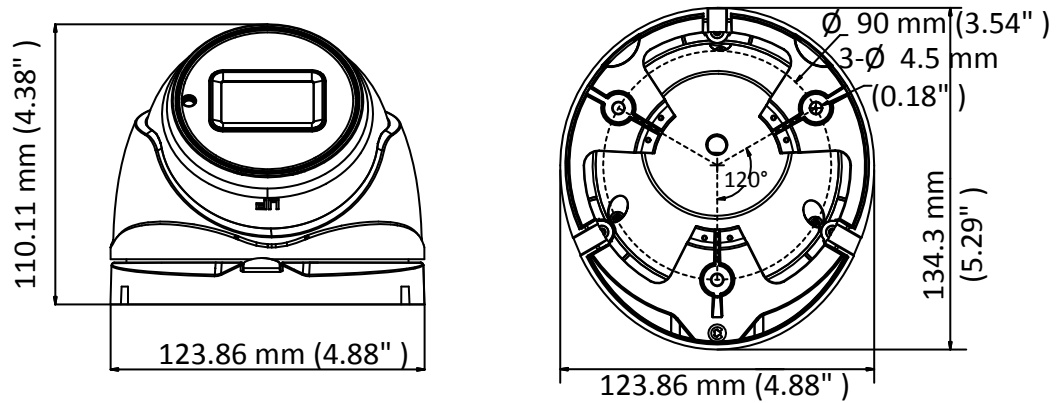

Order Model

DS-2CE79U7T-IT3ZF

Dimension