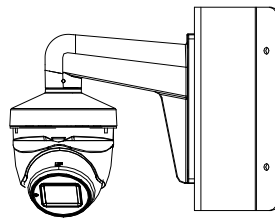

## Specification

<b>Camera</b>	
Image Sensor	8.29 megapixel progressive scan CMOS
Frame Rate	TVI: 8MP@12.5fps, 8MP@15fps, 5MP@20fps, 4MP@25fps, 4MP@30fps, 2MP@25fps, 2MP@30fps CVI: 8MP@12.5fps, 8MP@15fps AHD: 8MP@12.5fps, 8MP@15fps CVBS: 960H P/N
Resolution	3840 (H) × 2160 (V)
Min. Illumination	Color: 0.003 Lux@(F1.2, AGC ON), 0 Lux with IR
Shutter Time	PAL: 1/12.5s to 1/50,000 s NTSC: 1/15 s to 1/50,000 s
Lens	2.7 mm to 13.5 mm motorized varifocal lens
Horizontal Field of View	108.1° to 45.6°
Lens Mount	Φ 14
Day & Night	IR cut filter
Angle Adjustment	Pan: 0° to 360°; Tilt: 0° to 75°; Rotate: 0° to 360°
Synchronization	Internal synchronization
WDR (Wide Dynamic Range)	≥ 130 dB
<b>Menu</b>	
AGC	Yes
D/N Mode	Auto/Color/BW (Black and White)
White Balance	Auto/Manual
BLC	Yes
WDR	Yes
Functions	Brightness, Sharpness, 3D DNR, Mirror, Smart IR
<b>Interface</b>	
Video Output	1 HD analog output
Switch Button	TVI/AHD/CVI/CVBS
<b>General</b>	
Operating Conditions	-40 °C to 60 °C (-40 °F to 140 °F), humidity: 90% or less (non-condensation)
Power Supply	9 VDC to 15 VDC <i>*You are recommended to use one power adapter to supply the power for one camera.</i>
Power Consumption	Max. 8.6 W
Protection Level	IP67
Material	Metal
IR Range	Up to 60 m
Communication	Up the coax, Protocol: HIKVISION-C (TVI output)
Dimensions	134.3 mm × 123.86 mm × 110.24 mm (5.29" × 4.88" × 4.34")
Weight	Approx. 580 g (1.28 lb.)

**Order Model**

DS-2CE79U7T-IT3ZF

**Dimension**

**Accessory**

**DS-1273ZJ-130-TRL**  
Wall Mount

**DS-1275ZJ-SUS**  
Vertical Pole Mount

**DS-1276ZJ-SUS**  
Corner Mount

**DS-1280ZJ-M**  
Junction Box

**DS-1281ZJ-M**  
Inclined Ceiling Mount

Distributed by

**HIKVISION®**

**Headquarters**

No.555 Qianmo Road, Binjiang District,  
Hangzhou 310051, China  
T +86-571-8807-5998  
overseasbusiness@hikvision.com