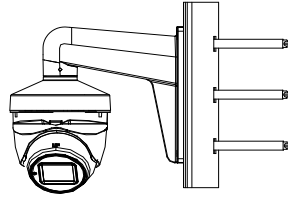

## Specification

<b>Camera</b>	
Image Sensor	8.29 megapixel progressive scan CMOS
Frame Rate	TVI: 8MP@12.5fps, 8MP@15fps, 5MP@20fps, 4MP@25fps, 4MP@30fps, 2MP@25fps, 2MP@30fps CVI: 8MP@12.5fps, 8MP@15fps AHD: 8MP@12.5fps, 8MP@15fps CVBS: 960H P/N
Resolution	3840 (H) × 2160 (V)
Min. Illumination	Color: 0.003 Lux@(F1.2, AGC ON), 0 Lux with IR
Shutter Time	PAL: 1/12.5s to 1/50,000 s NTSC: 1/15 s to 1/50,000 s
Lens	2.7 mm to 13.5 mm motorized varifocal lens
Horizontal Field of View	108.1° to 45.6°
Lens Mount	Φ 14
Day & Night	IR cut filter
Angle Adjustment	Pan: 0° to 360°; Tilt: 0° to 75°; Rotate: 0° to 360°
Synchronization	Internal synchronization
WDR (Wide Dynamic Range)	≥ 130 dB
<b>Menu</b>	
AGC	Yes
D/N Mode	Auto/Color/BW (Black and White)
White Balance	Auto/Manual
BLC	Yes
WDR	Yes
Functions	Brightness, Sharpness, 3D DNR, Mirror, Smart IR
<b>Interface</b>	
Video Output	1 HD analog output
Switch Button	TVI/AHD/CVI/CVBS
<b>General</b>	
Operating Conditions	-40 °C to 60 °C (-40 °F to 140 °F), humidity: 90% or less (non-condensation)
Power Supply	9 VDC to 15 VDC <i>*You are recommended to use one power adapter to supply the power for one camera.</i>
Power Consumption	Max. 8.6 W
Protection Level	IP67
Material	Metal
IR Range	Up to 60 m
Communication	Up the coax, Protocol: HIKVISION-C (TVI output)
Dimensions	134.3 mm × 123.86 mm × 110.24 mm (5.29" × 4.88" × 4.34")
Weight	Approx. 580 g (1.28 lb.)

**Order Model**

DS-2CE79U7T-IT3ZF

**Dimension**

**Accessory**

**DS-1273ZJ-130-TRL**  
Wall Mount

**DS-1275ZJ-SUS**  
Vertical Pole Mount

**DS-1276ZJ-SUS**  
Corner Mount

**DS-1280ZJ-M**  
Junction Box

**DS-1281ZJ-M**  
Inclined Ceiling Mount

Distributed by

**HIKVISION®**

**Headquarters**

No.555 Qianmo Road, Binjiang District,  
Hangzhou 310051, China  
T +86-571-8807-5998  
overseasbusiness@hikvision.com