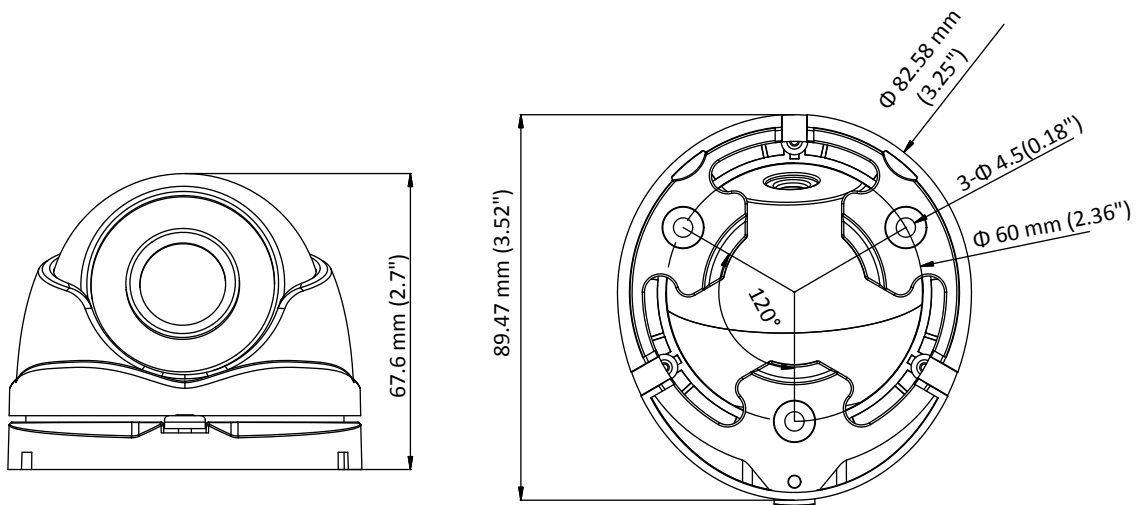

## Specification

<b>Camera</b>	
Image Sensor	2MP CMOS Image Sensor
Signal System	PAL/NTSC
Effective Pixels	1920 (H) × 1080 (V)
Min. illumination	0.01 Lux@(F1.2,AGC ON), 0 Lux with IR
Shutter Time	1/25 (1/30) s to 1/50,000 s
Lens	2.8 mm, 3.6 mm, 6 mm optional
	Field of view: 103° (2.8 mm), 82.2° (3.6 mm), 54° (6 mm)
Lens Mount	M12
Day & Night	ICR
Angle Adjustment	Pan: 0° to 360°, Tilt: 0° to 75°, Rotation: 0° to 360°
Synchronization	Internal synchronization
Video Frame Rate	1080p@25fps/1080p@30fps
HD Video Output	1 analog HD output
S/N Ratio	>62 dB
<b>General</b>	
Operating Conditions	-40 °C to 60 °C (-40 °F to 140 °F), Humidity: 90% or less (non-condensation)
Power Supply	12 V DC ± 15%
Power Consumption	Max. 4 W
Protection Level	IP66
IR Range	Up to 20 m
Dimensions	89.47 × 67.6 mm (3.52" × 2.7")
Weight	340 g (0.75 lb.)

## Dimensions