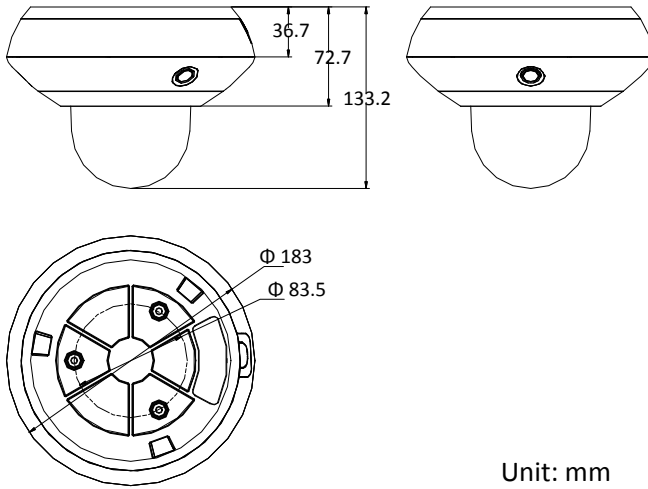

## Specification

Panoramic Camera	
Image Sensor	Three 1/2.8" progressive scan CMOS
Min. Illumination	Color: 0.05 Lux @(F2.0, AGC ON) B/W: 0.01 Lux @(F2.0, AGC ON) 0 Lux with IR
Shutter Time	50 Hz: 1/1 s to 1/30,000 s 60 Hz: 1/1 s to 1/30,000 s
Day & Night	IR Cut Filter
Gain	Auto/Manual
WDR	Digital WDR
Smart Image Enhancement	HLC/BLC/3D DNR/Defog/Regional Exposure
White Balance	Auto/Manual/ATW (Auto-Tracking White Balance)/Indoor/Outdoor/Fluorescent Lamp/Sodium Lamp
Privacy Mask	4 × 3 programmable privacy masks
Focal Length	2 mm
Aperture Range	F2.0
FOV	Horizontal field of view: 128.5° × 3 Vertical field of view: 75.7° Diagonal field of view: 144°
PTZ Camera	
Image Sensor	1/2.8" progressive scan CMOS
Min. Illumination	Color: 0.05 Lux @(F2.0, AGC ON) B/W: 0.01 Lux @(F2.0, AGC ON) 0 Lux with IR
Shutter Time	50 Hz: 1/1 s to 1/30,000 s 60 Hz: 1/1 s to 1/30,000 s
Day & Night	IR Cut Filter
Gain	Auto/Manual
WDR	Digital WDR
Smart Image Enhancement	HLC/BLC/3D DNR/Defog/Regional Exposure/Regional Focus
White Balance	Auto/Manual/ATW (Auto-Tracking White Balance)/Indoor/Outdoor/Fluorescent Lamp/Sodium Lamp
Privacy Mask	8 programmable privacy masks
Digital Zoom	8×
Focus Mode	Semi-automatic/Manual
Focal Length	2.8 mm to 12 mm, 4× optical zoom
Zoom Speed	Approx.5.4 s (optical, wide - tele)
FOV	Horizontal field of view: 120° to 56.6° (wide - tele) Vertical field of view: 61.8° to 31.7° (wide - tele) Diagonal field of view: 149° to 65° (wide - tele)
Min. Working Distance	10 mm to 1500 mm (wide - tele)
Aperture Range	F2.0 to F2.4
Pan and Tilt Range	Pan: 0° to 350°; Tilt: 0° to 90°
Pan and Tilt Speed	Pan speed: 0.1°/s to 30°/s (configurable), preset speed: 30°/s Tilt speed: 0.1°/s to 30°/s (configurable), preset speed: 30°/s
Proportional Zoom	Support
Preset Number	300
Power-off Memory	Support
PTZ Status Display	Support
Preset Freezing	Support
Scheduled Task	Preset/Dome Reboot/Dome Adjust

## Dimensions

Unit: mm